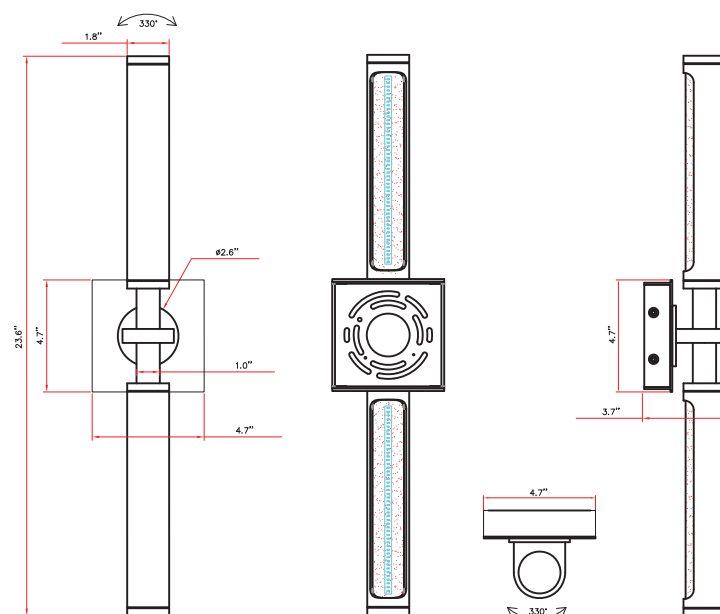

### DESCRIPTION

The ROTA ADA compliant 24" sleek wall sconce, vanity or picture light all in one. The arm can rotate up to 330° and each light source can be rotate up to 330° making it a multi-purpose fixture or art design with multiple fixtures in our luxury brass finish. Available in 4 sizes and 5 finish varieties. Equipped with our powerful integrated easy to replace LED with 3CCT - 3000K, 3500K, 4000 switch.

## SPECIFICATION DATA

### MEASUREMENTS

OVERALL	W-4.7" x H-23.6" x E-3.7"
CANOPY	W-4.7" x H-4.7" x E-1"

COMMENTS & NOTES